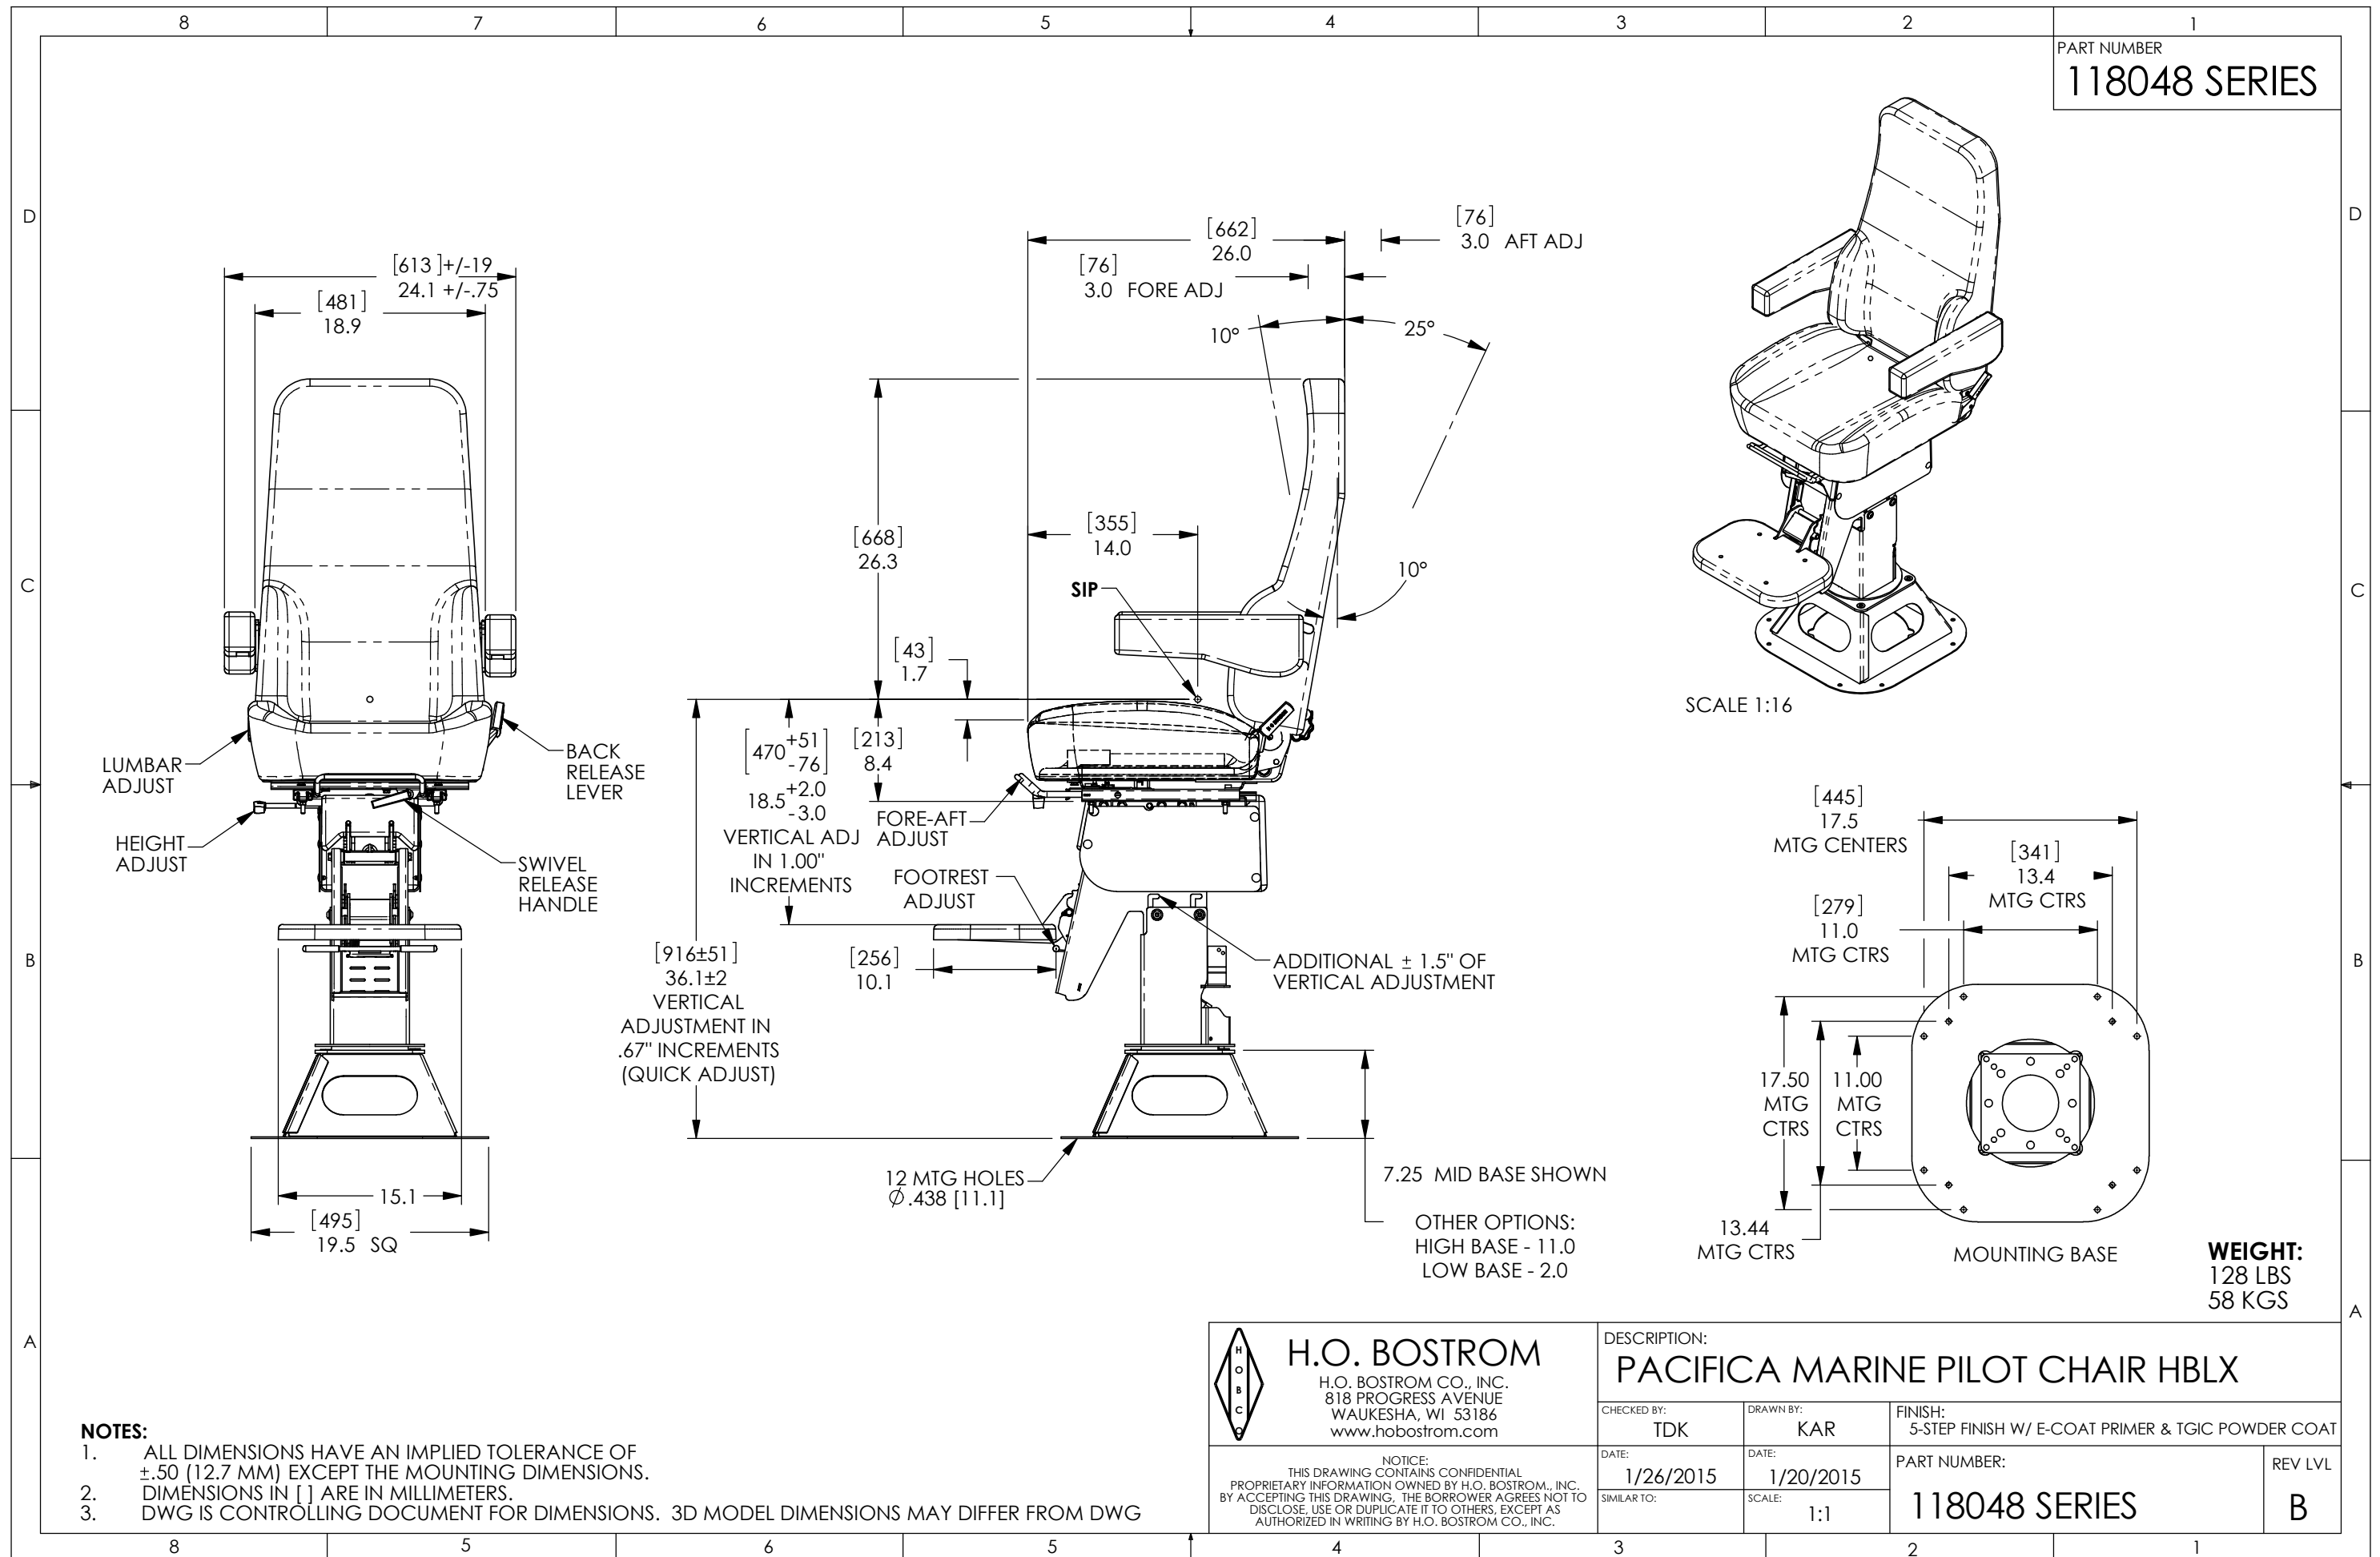

PART NUMBER
118048 SERIES

SCALE 1:16

WEIGHT:
128 LBS
58 KGS

- NOTES:**
- ALL DIMENSIONS HAVE AN IMPLIED TOLERANCE OF ±.50 (12.7 MM) EXCEPT THE MOUNTING DIMENSIONS.
 - DIMENSIONS IN [] ARE IN MILLIMETERS.
 - DWG IS CONTROLLING DOCUMENT FOR DIMENSIONS. 3D MODEL DIMENSIONS MAY DIFFER FROM DWG

 H.O. BOSTROM H.O. BOSTROM CO., INC. 818 PROGRESS AVENUE WAUKESHA, WI 53186 www.hobostrom.com	DESCRIPTION: PACIFICA MARINE PILOT CHAIR HBLX		
	CHECKED BY: TDK	DRAWN BY: KAR	FINISH: 5-STEP FINISH W/ E-COAT PRIMER & TGIC POWDER COAT
DATE: 1/26/2015	DATE: 1/20/2015	PART NUMBER: 118048 SERIES	
NOTICE: THIS DRAWING CONTAINS CONFIDENTIAL PROPRIETARY INFORMATION OWNED BY H.O. BOSTROM, INC. BY ACCEPTING THIS DRAWING, THE BORROWER AGREES NOT TO DISCLOSE, USE OR DUPLICATE IT TO OTHERS, EXCEPT AS AUTHORIZED IN WRITING BY H.O. BOSTROM CO., INC.		SCALE: 1:1	REV LVL B